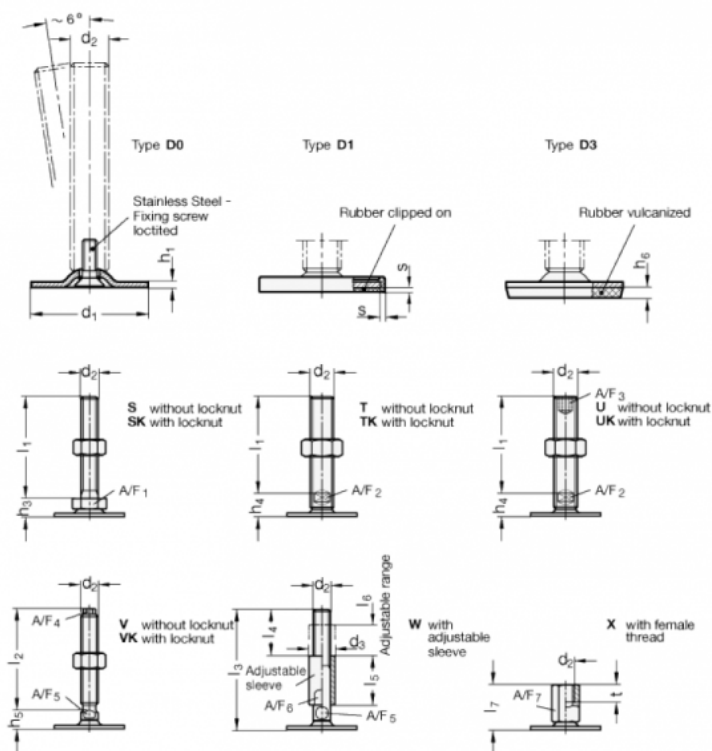

# Data Sheet

Article number: 204180M20200D1UK

Description: E+G levelling foot  
GN 41-80-M20-200-D1-UK

Note: UK With nut, Hexagon socket at the top, Wrench flat at the bottom

## Measures

A/F2 = 15	s = 2
A/F3 = 10	
d1 = 80	
d2 = M20	
h1 = 3	
h4 = 18	
h6 =	
l1 = 200	